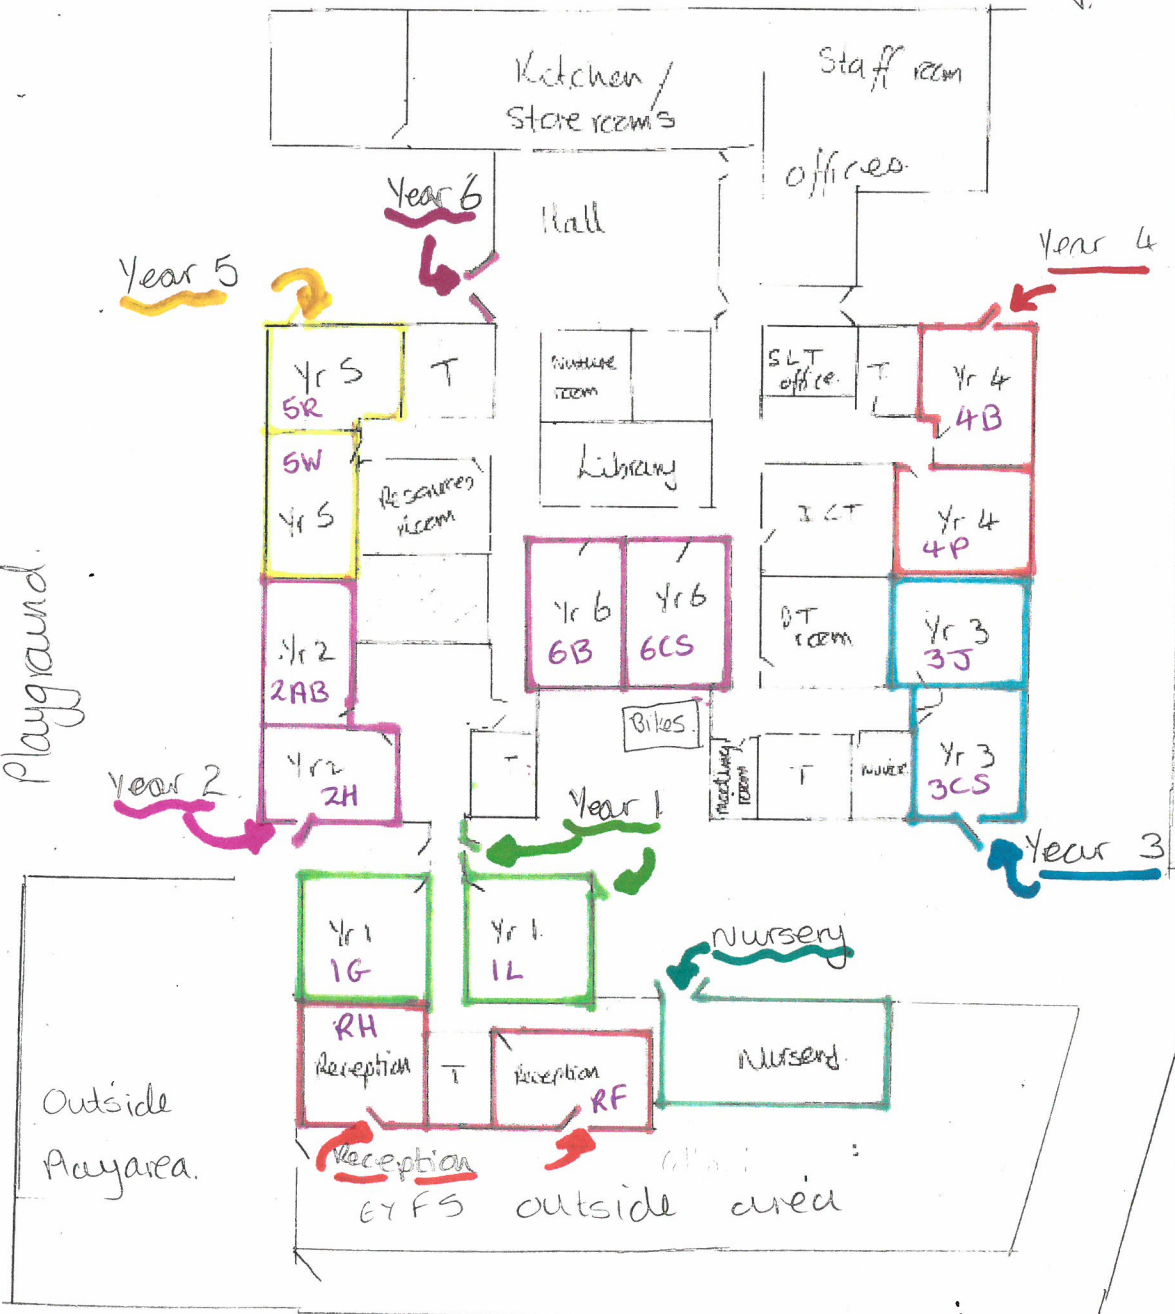

↓ Entrance

Car Park

Round the car park to the playground for reception years 2, 5 and 6.

Continue up the path for nursery, years 1, 3 and 4.

Playground

→ Exit

School field